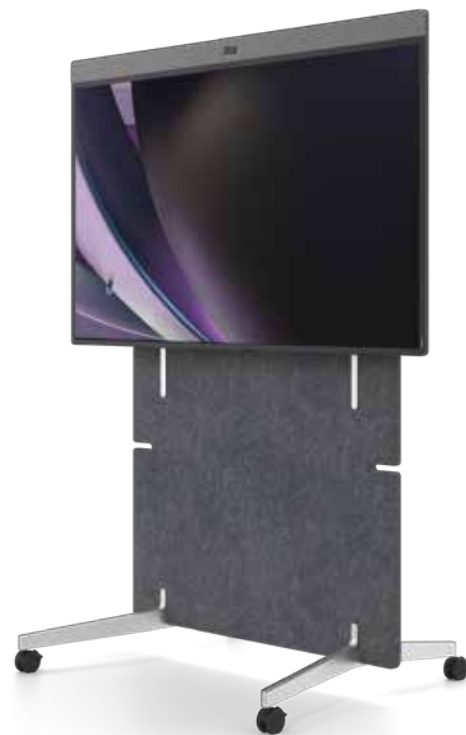

MediaTech

AUDIO VISUAL TECHNOLOGIES

neat.board pro

Welcome to the big leagues.

Neat Board Pro delivers a vivid display of power through a 65-inch multi-touch screen and naturally adaptive, far-reaching audio and video for immersive meeting experiences in one elegant device. It offers a range of extendable capabilities, collaboration applications, and uniquely flexible mounting options and is perfect for medium to large meeting spaces.

Reach for more.

Neat Board Pro is bursting with superb audio and video. Its 2x 50MP camera system incorporates a telephoto and wide-angle lens that delivers up to 16x hybrid zoom to capture people in larger meeting spaces in precise detail. With powerful stereo sound, echo cancellation, noise suppression, and dereverberation, you'll hear people's voices clearly and understandably.

Widen the scope.

An HDMI output allows you to pair two devices and enjoy a dual-screen layout, enabling you to see people and content more clearly or mirror the content on both devices. An extension for external audio (third-party audio extensions), wireless and cabled screen share, and a single USB-C cable for BYOD mode give you more options to extend your Neat experience.

Designed to adapt.

Neat Board Pro is easily adaptable whenever, wherever, and in whatever way you need to meet or express your ideas. With its adaptive stand and mount, anyone can quickly move the screen up or down, making it ideal for sitting or standing presentations or whiteboarding. It also includes our custom-designed Neat Active Marker for a natural writing or drawing experience.